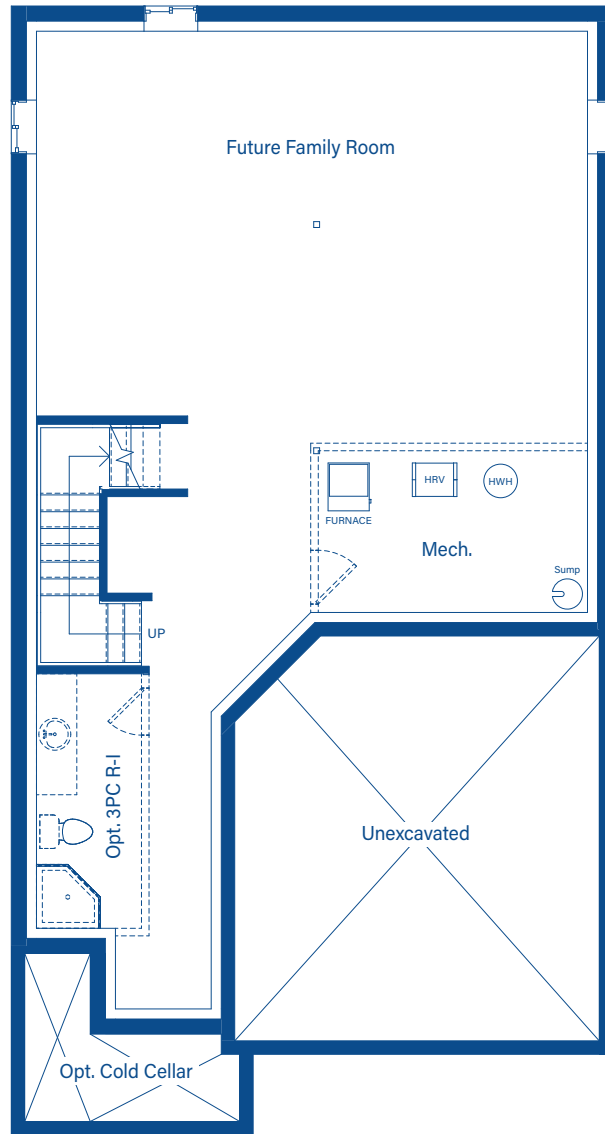

MIDDLETON

2347 SQ.FT.

ELEVATION A

DEVONLEIGH HOMES

WEB: DevonleighHomes.com

Plans and specifications are subject to change without notice.
All renderings and photographs are artist's concept. E&O.E.

MIDDLETON

2347 SQ.FT.

BASEMENT

MAIN FLOOR

2ND FLOOR

DEVONLEIGH HOMES
WEB: DevonleIGH.com

Plans and specifications are subject to change without notice. All renderings and photographs are artist's concept. E&O.E.