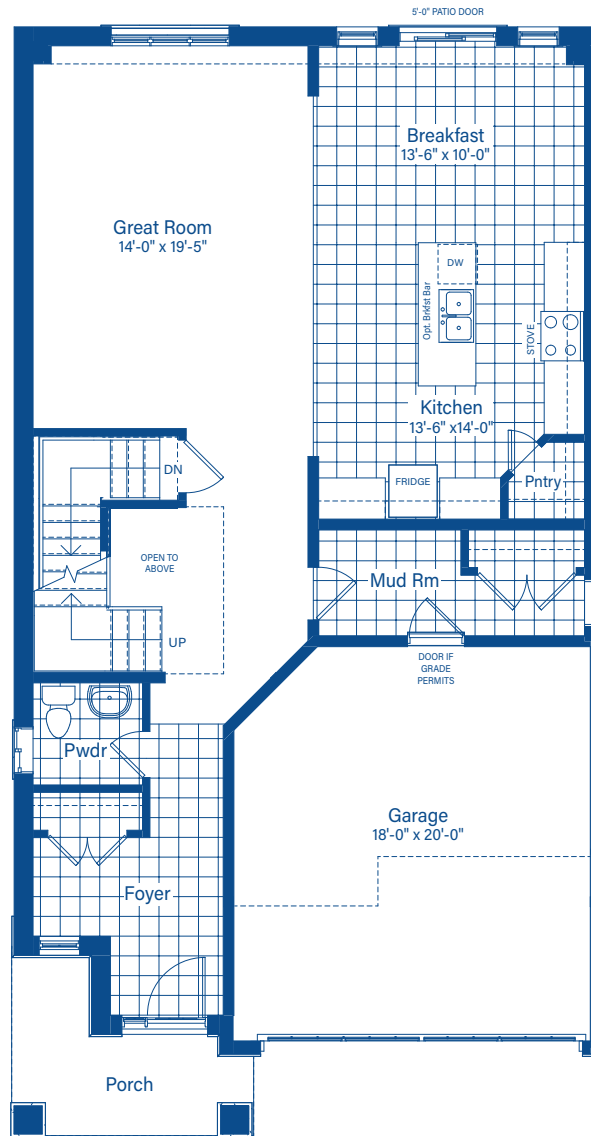

MIDDLETON

2347 SQ.FT.

ELEVATION A

DEVONLEIGH HOMES

WEB: DevonleighHomes.com

Plans and specifications are subject to change without notice.
All renderings and photographs are artist's concept. E&O.E.

MIDDLETON

2347 SQ.FT.

BASEMENT

MAIN FLOOR

2ND FLOOR

DEVONLEIGH HOMES
WEB: DevonleIGH.com

Plans and specifications are subject to change without notice. All renderings and photographs are artist's concept. E&O.E.