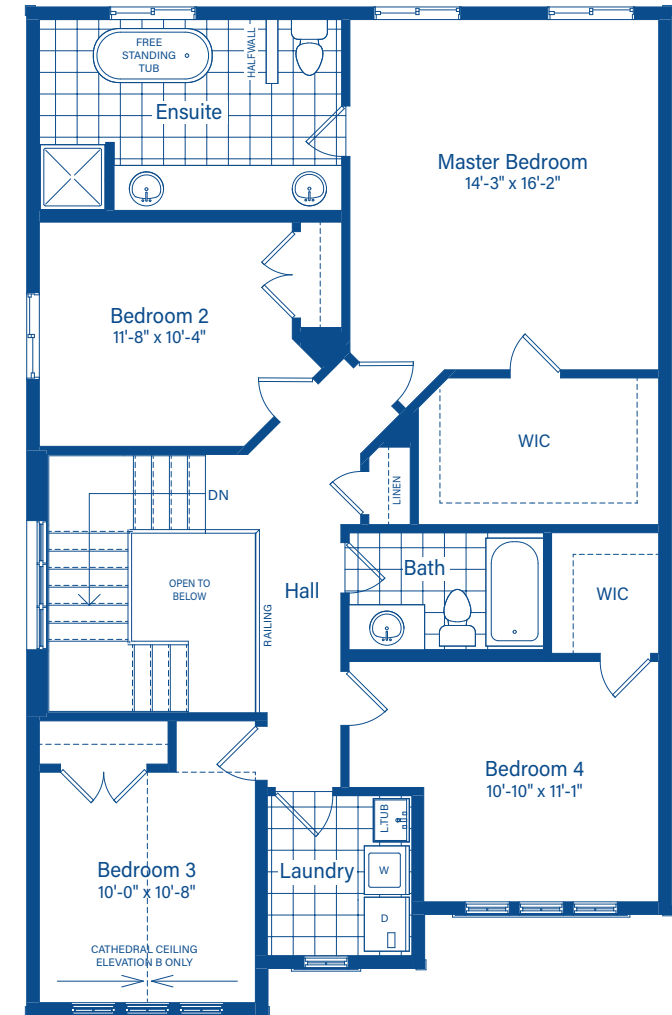

MIDDLETON

2347 SQ.FT.

ELEVATION A

DEVONLEIGH HOMES

WEB: DevonleighHomes.com

Plans and specifications are subject to change without notice.
All renderings and photographs are artist's concept. E&O.E.

MIDDLETON

2347 SQ.FT.

BASEMENT

MAIN FLOOR

2ND FLOOR

DEVONLEIGH HOMES
WEB: DevonleIGH.com

Plans and specifications are subject to change without notice. All renderings and photographs are artist's concept. E&O.E.